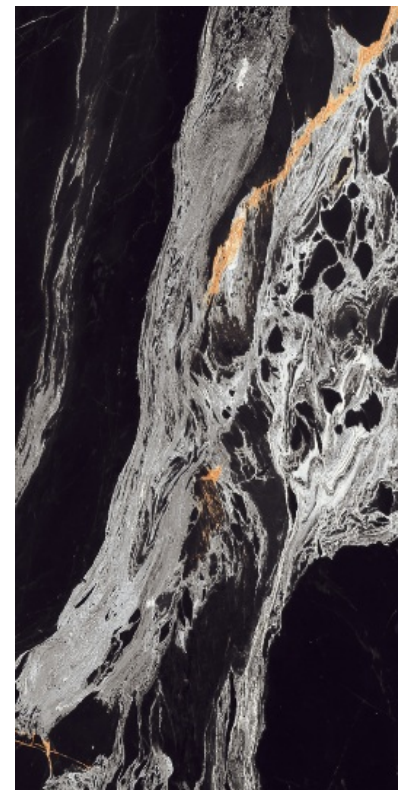

BUMBAL BLACK

SIZE : 600 X 1200 MM

THICKNESS : 8.5 MM

SURFACE : High Glossy

3

RANDOM