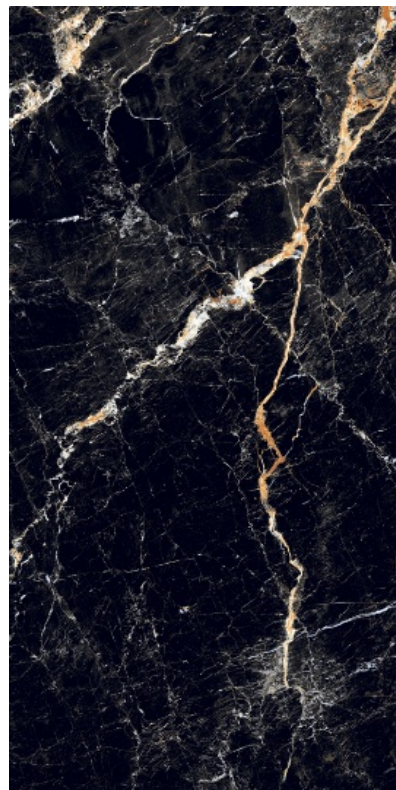

LAURENT GOLD

SIZE : 600 X 1200 MM

THICKNESS : 8.5 MM

SURFACE : High Glossy

3

RANDOM