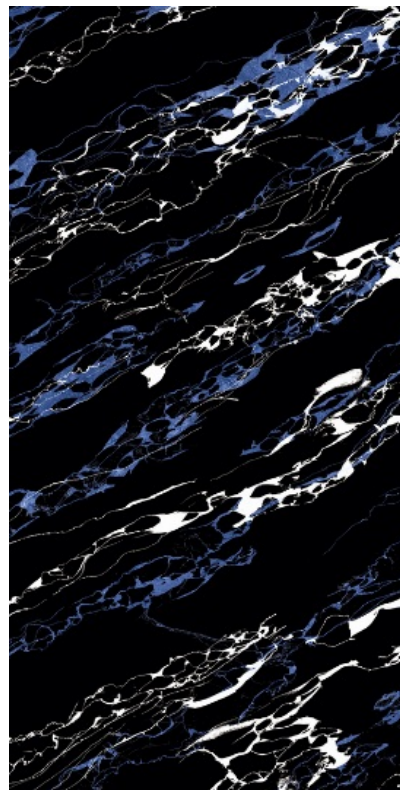

SURFACE : High Glossy

4

RANDOM

ZEBRA AZUL

SIZE : 600 X 1200 MM

THICKNESS : 8.5 MM

SURFACE : High Glossy

4

RANDOM

ZEBRA YELLOW

SIZE : 600 X 1200 MM

THICKNESS : 8.5 MM

SURFACE : High Glossy

4

RANDOM

ZEBRA YELLOW