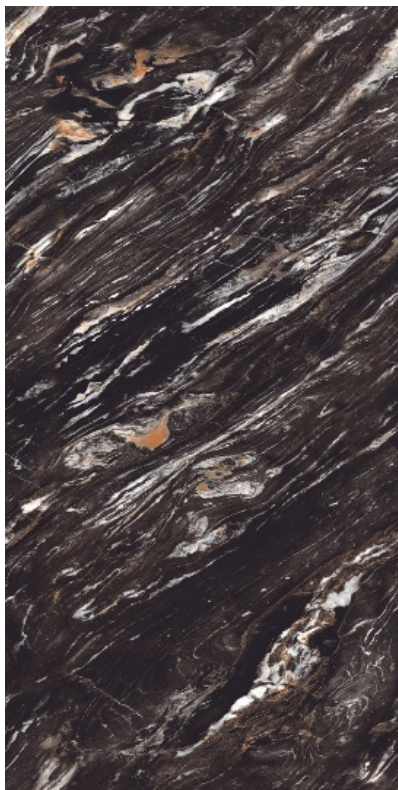

I-ROSSO DARK

SIZE : 600 X 1200 MM

THICKNESS : 8.5 MM

SURFACE : High Glossy

4
RANDOM