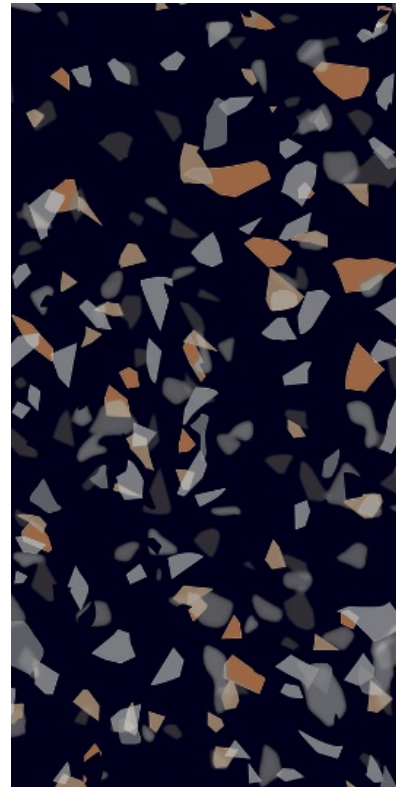

RUBY STONE

SIZE : 600 X 1200 MM

THICKNESS : 8.5 MM

SURFACE : High Glossy

5

RANDOM

RUBY STONE

STONIC BLACK