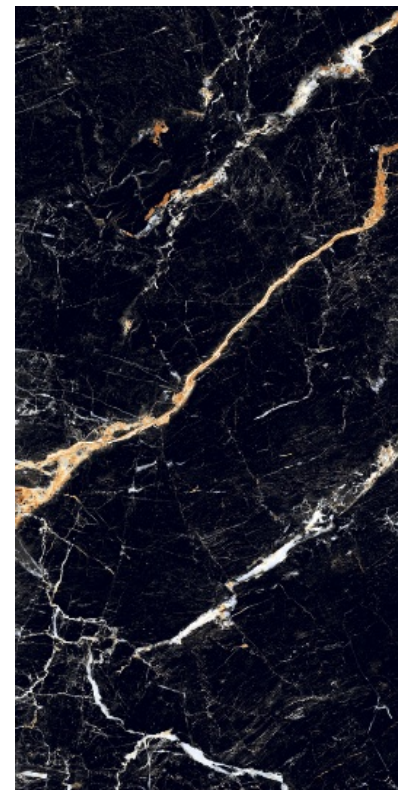

LAURENT GOLD

SIZE : 600 X 1200 MM

THICKNESS : 8.5 MM

SURFACE : High Glossy

3

RANDOM