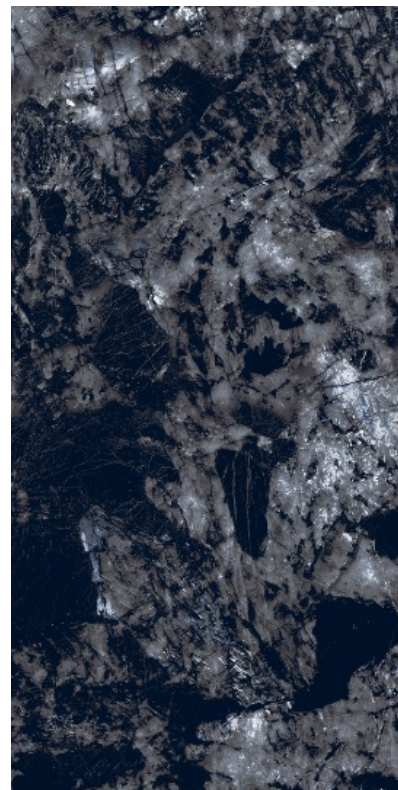

RANDOM

MARIGOLD FLOWER

OPERA BLACK

SIZE : 600 X 1200 MM

THICKNESS : 8.5 MM

SURFACE : High Glossy

4

RANDOM