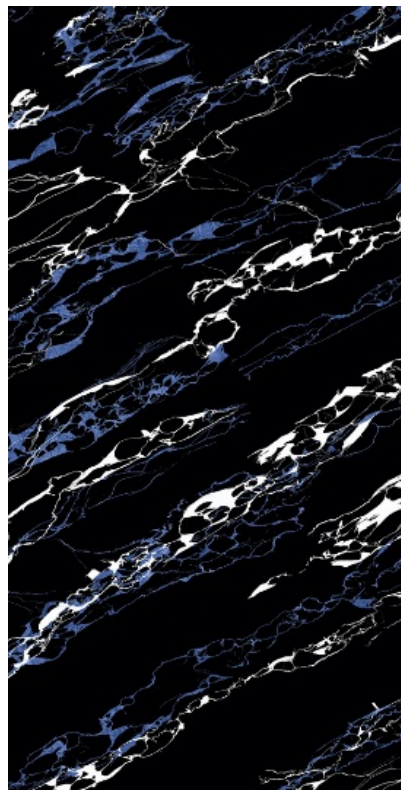

SURFACE : High Glossy

4

RANDOM

ZEBRA AZUL

SIZE : 600 X 1200 MM

THICKNESS : 8.5 MM

SURFACE : High Glossy

4

RANDOM

ZEBRA YELLOW

SIZE : 600 X 1200 MM

THICKNESS : 8.5 MM

SURFACE : High Glossy

4

RANDOM

ZEBRA YELLOW