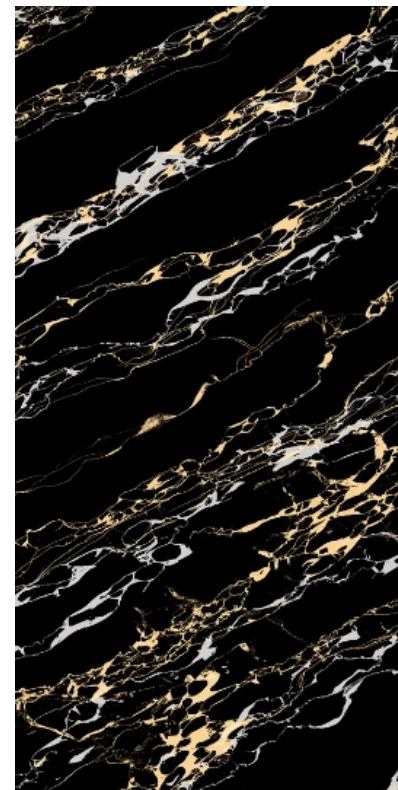

SURFACE : High Glossy

4

RANDOM

ZEBRA AZUL

SIZE : 600 X 1200 MM

THICKNESS : 8.5 MM

SURFACE : High Glossy

4

RANDOM

ZEBRA YELLOW

SIZE : 600 X 1200 MM

THICKNESS : 8.5 MM

SURFACE : High Glossy

4

RANDOM

ZEBRA YELLOW