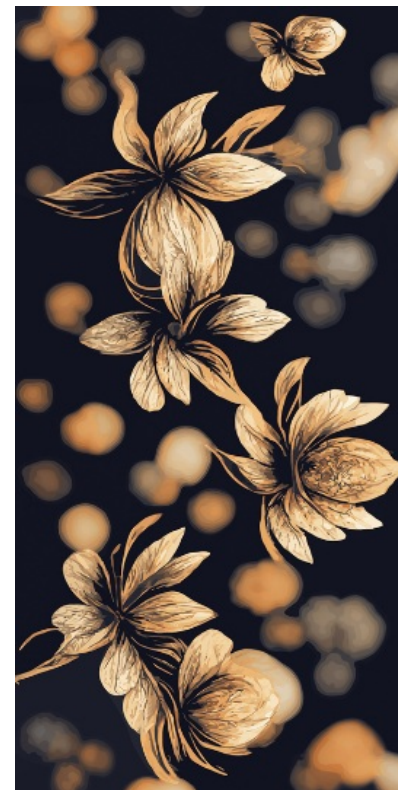

MARIGOLD FLOWER

SIZE : 600 X 1200 MM

THICKNESS : 8.5 MM

SURFACE : High Glossy

1

RANDOM