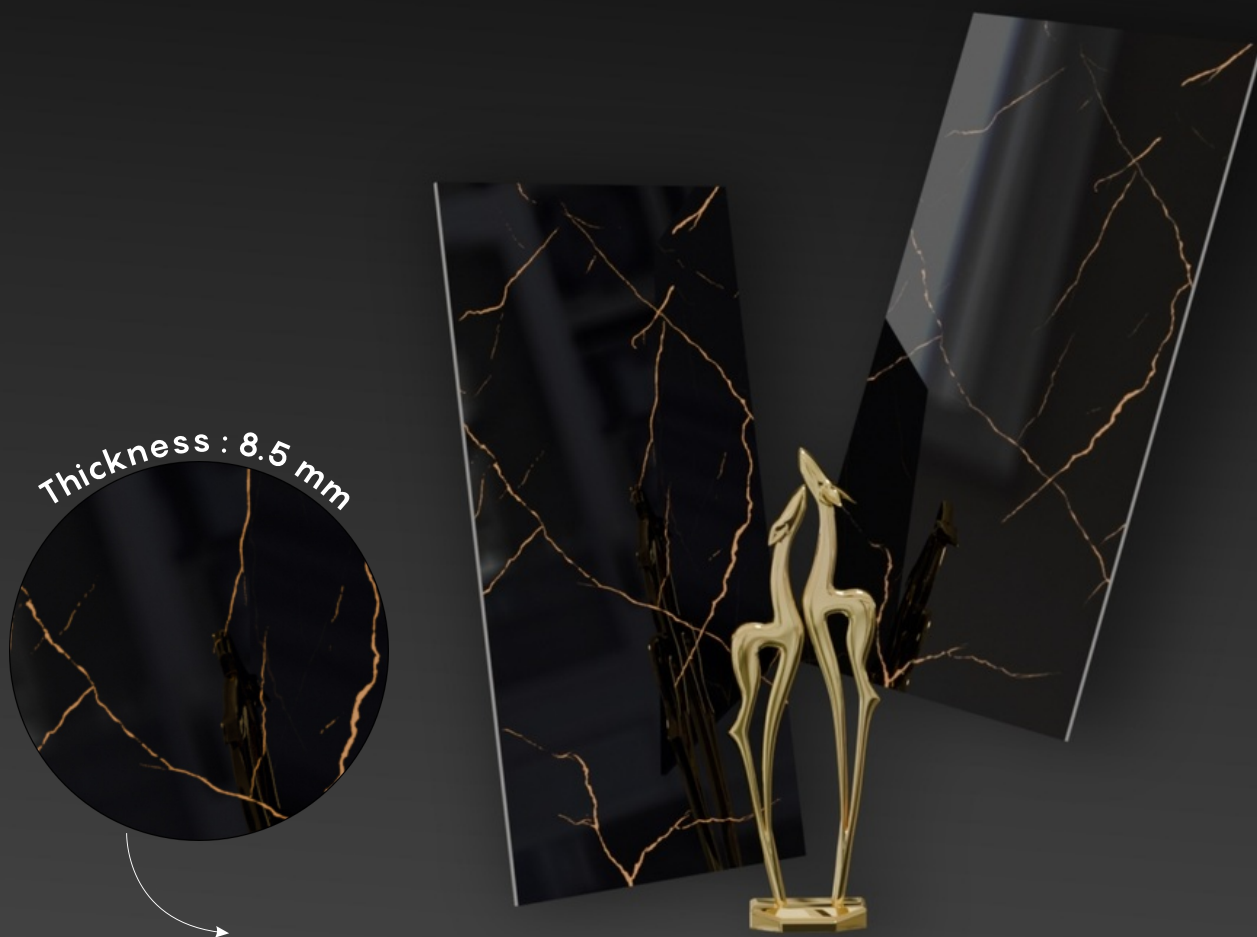

600 X 1200 MM

SUPER-BLACK

Bring
LUXURY

Extraordinary Collection

The 600x1200mm tiles give a charming look to a space with their compact size and seamless appeal. They offer infinite design possibilities with their incredible and attractive style

GVT
PGVT
COLLECTION

600 X
1200 MM

High
Strength

Maintenance
Free

Eco
Friendly

Random
Designs

Water
Absorption

Chemical
Resistant

RUBY STONE

SIZE : 600 X 1200 MM

THICKNESS : 8.5 MM

SURFACE : High Glossy

5

RANDOM

RUBY STONE

STONIC BLACK