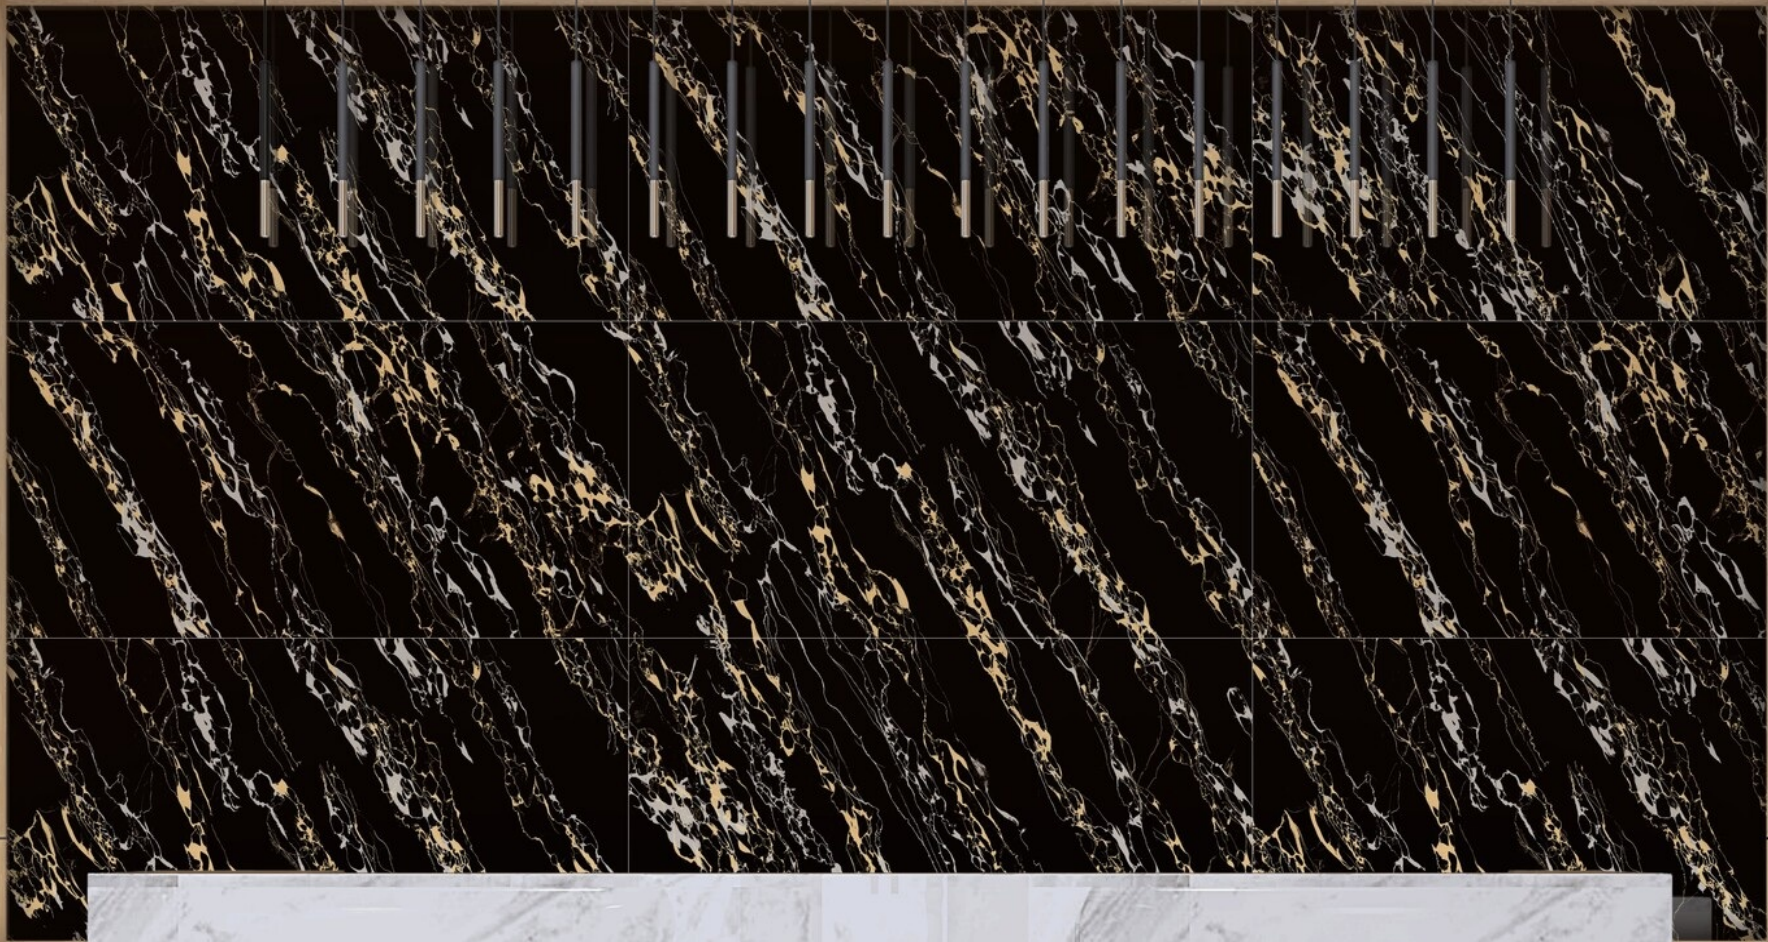

RANDOM

ZEBRA YELLOW

SIZE : 600 X 1200 MM

THICKNESS : 8.5 MM

SURFACE : High Glossy

4

RANDOM

ZEBRA YELLOW