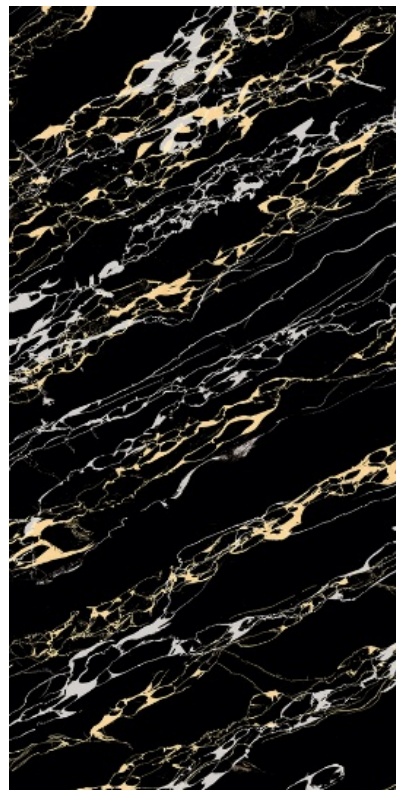

SURFACE : High Glossy

4

RANDOM

ZEBRA AZUL

SIZE : 600 X 1200 MM

THICKNESS : 8.5 MM

SURFACE : High Glossy

4

RANDOM

ZEBRA YELLOW

SIZE : 600 X 1200 MM

THICKNESS : 8.5 MM

SURFACE : High Glossy

4

RANDOM

ZEBRA YELLOW