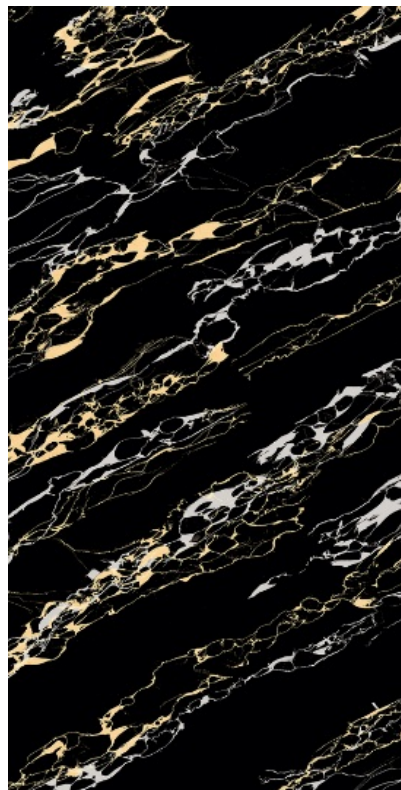

SURFACE : High Glossy

4

RANDOM

ZEBRA AZUL

SIZE : 600 X 1200 MM

THICKNESS : 8.5 MM

SURFACE : High Glossy

4

RANDOM

ZEBRA YELLOW

SIZE : 600 X 1200 MM

THICKNESS : 8.5 MM

SURFACE : High Glossy

4

RANDOM

ZEBRA YELLOW