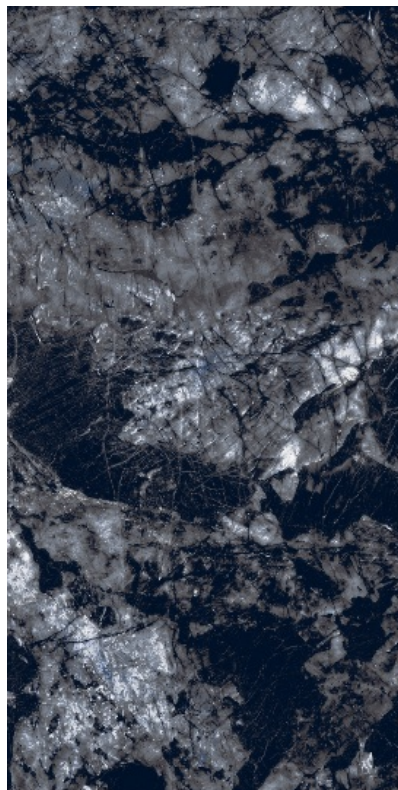

RANDOM

MARIGOLD FLOWER

OPERA BLACK

SIZE : 600 X 1200 MM

THICKNESS : 8.5 MM

SURFACE : High Glossy

4

RANDOM