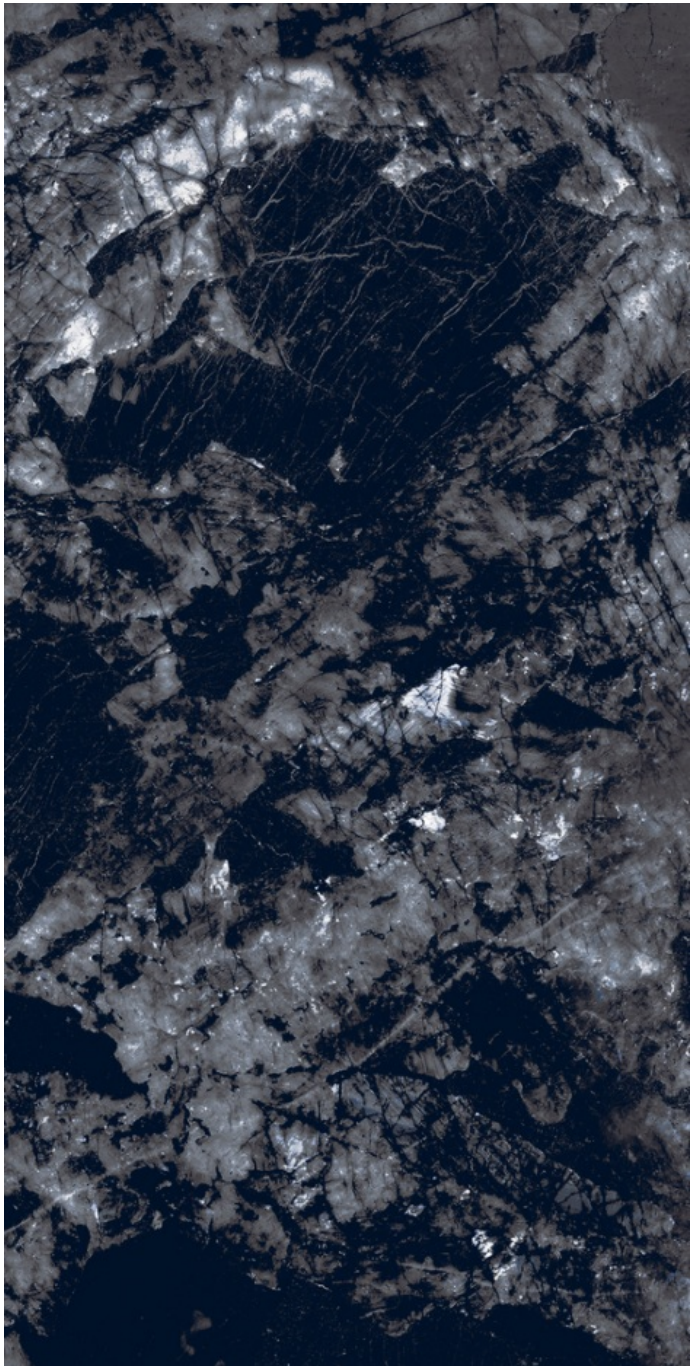

RANDOM

MARIGOLD FLOWER

OPERA BLACK

SIZE : 600 X 1200 MM

THICKNESS : 8.5 MM

SURFACE : High Glossy

4

RANDOM