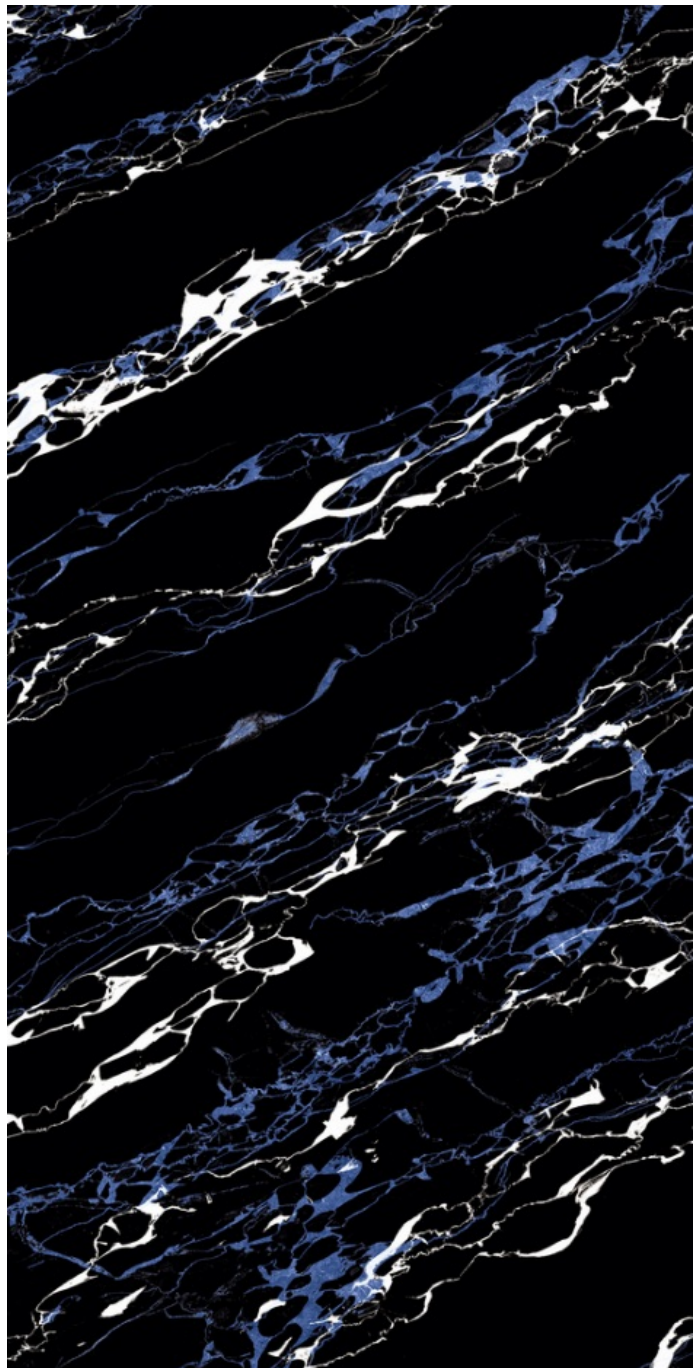

ZEBRA AZUL

SIZE : 600 X 1200 MM

THICKNESS : 8.5 MM

SURFACE : High Glossy

4

RANDOM