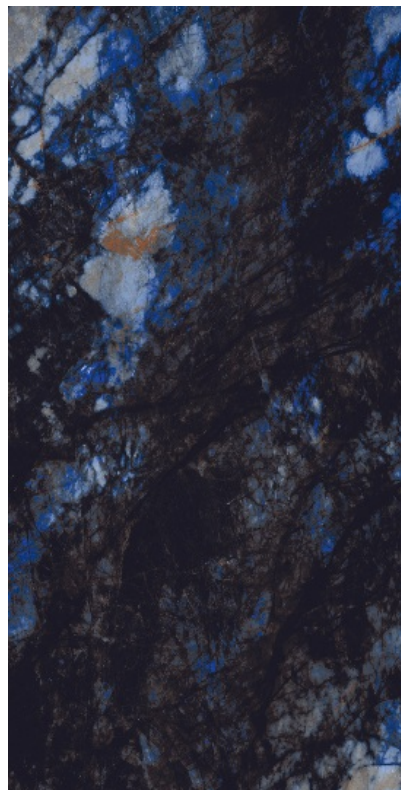

SURFACE : High Glossy

4

RANDOM

ZEBRA AZUL

SIZE : 600 X 1200 MM

THICKNESS : 8.5 MM

SURFACE : High Glossy

4