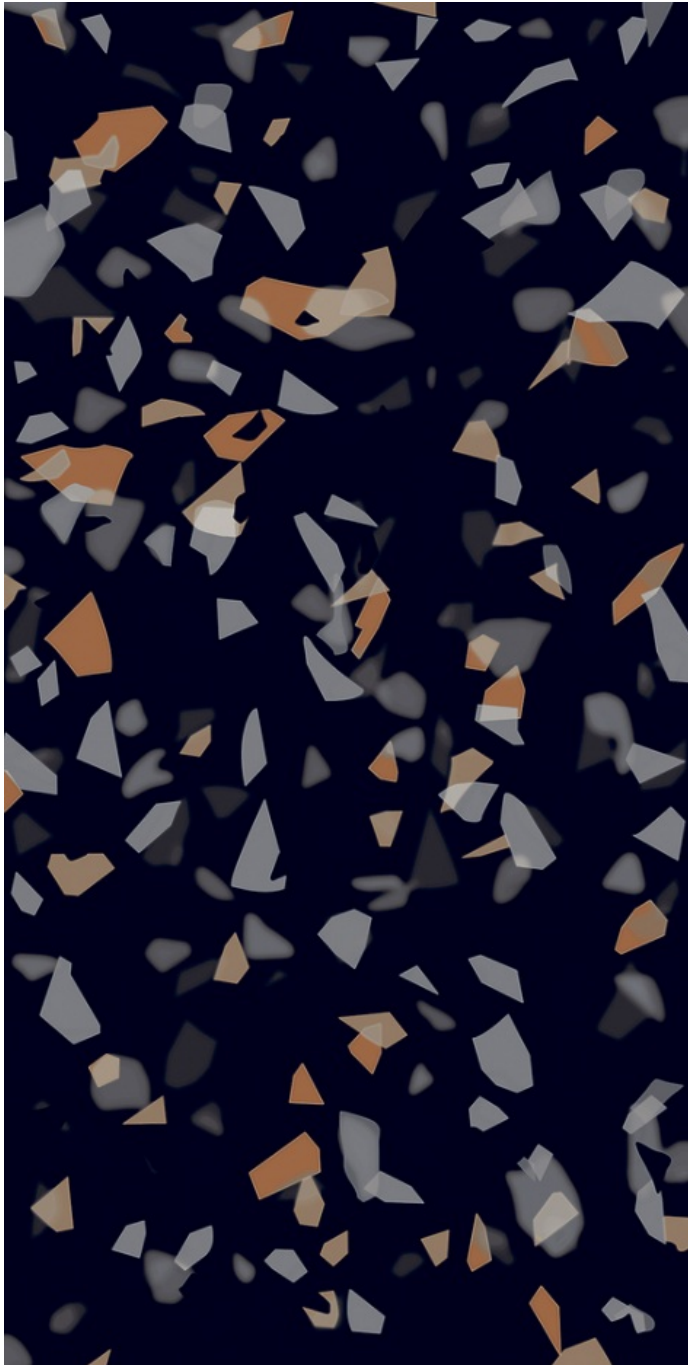

RUBY STONE

SIZE : 600 X 1200 MM

THICKNESS : 8.5 MM

SURFACE : High Glossy

5

RANDOM

RUBY STONE

STONIC BLACK