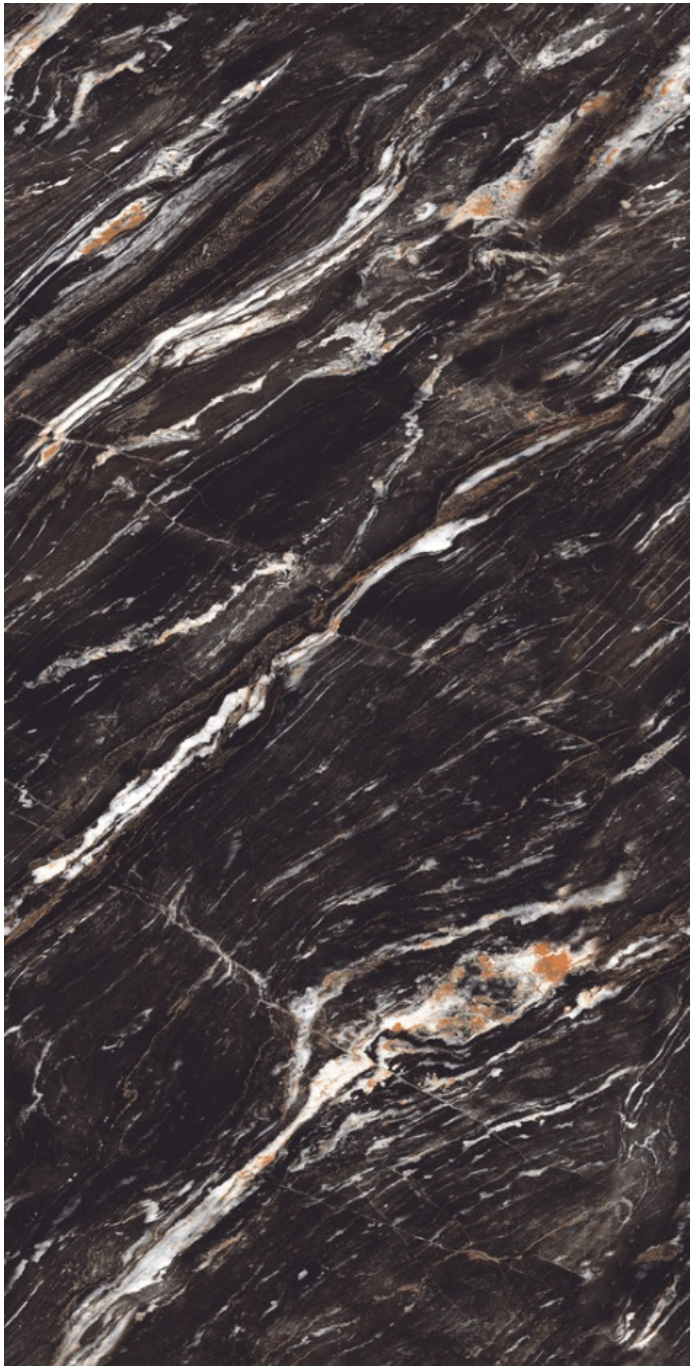

I-ROSSO DARK

SIZE : 600 X 1200 MM

THICKNESS : 8.5 MM

SURFACE : High Glossy

4
RANDOM