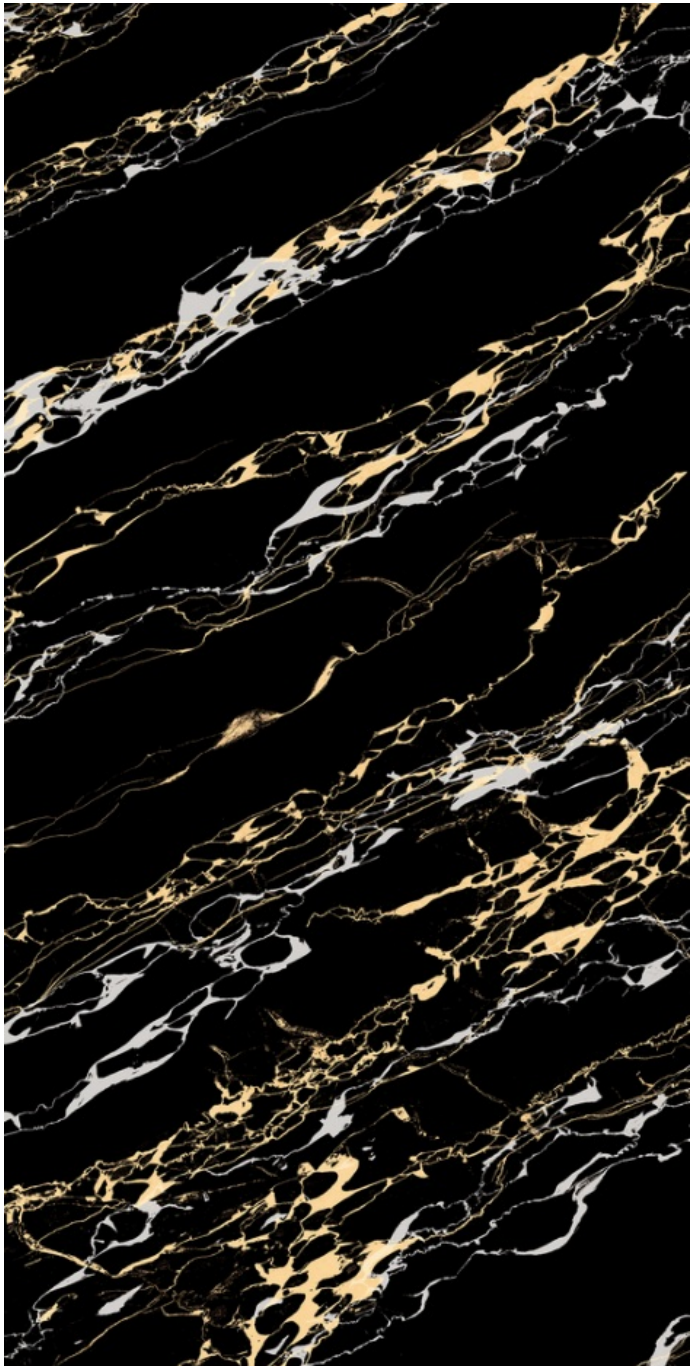

RANDOM

ZEBRA YELLOW

SIZE : 600 X 1200 MM

THICKNESS : 8.5 MM

SURFACE : High Glossy

4

RANDOM

ZEBRA YELLOW