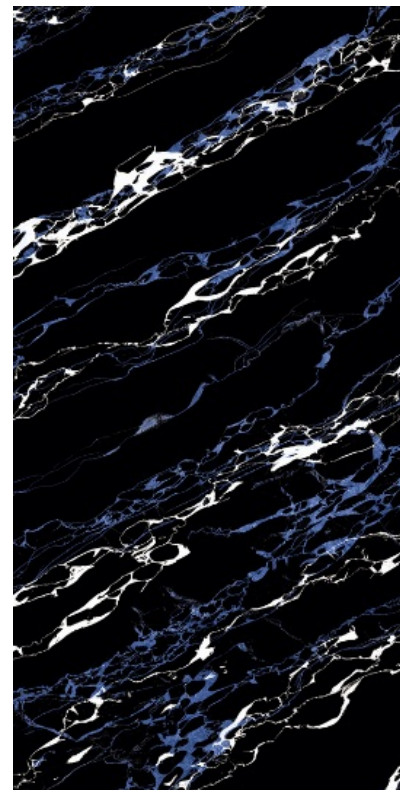

SURFACE : High Glossy

4

RANDOM

ZEBRA AZUL

SIZE : 600 X 1200 MM

THICKNESS : 8.5 MM

SURFACE : High Glossy

4

RANDOM

ZEBRA YELLOW

SIZE : 600 X 1200 MM

THICKNESS : 8.5 MM

SURFACE : High Glossy

4

RANDOM

ZEBRA YELLOW