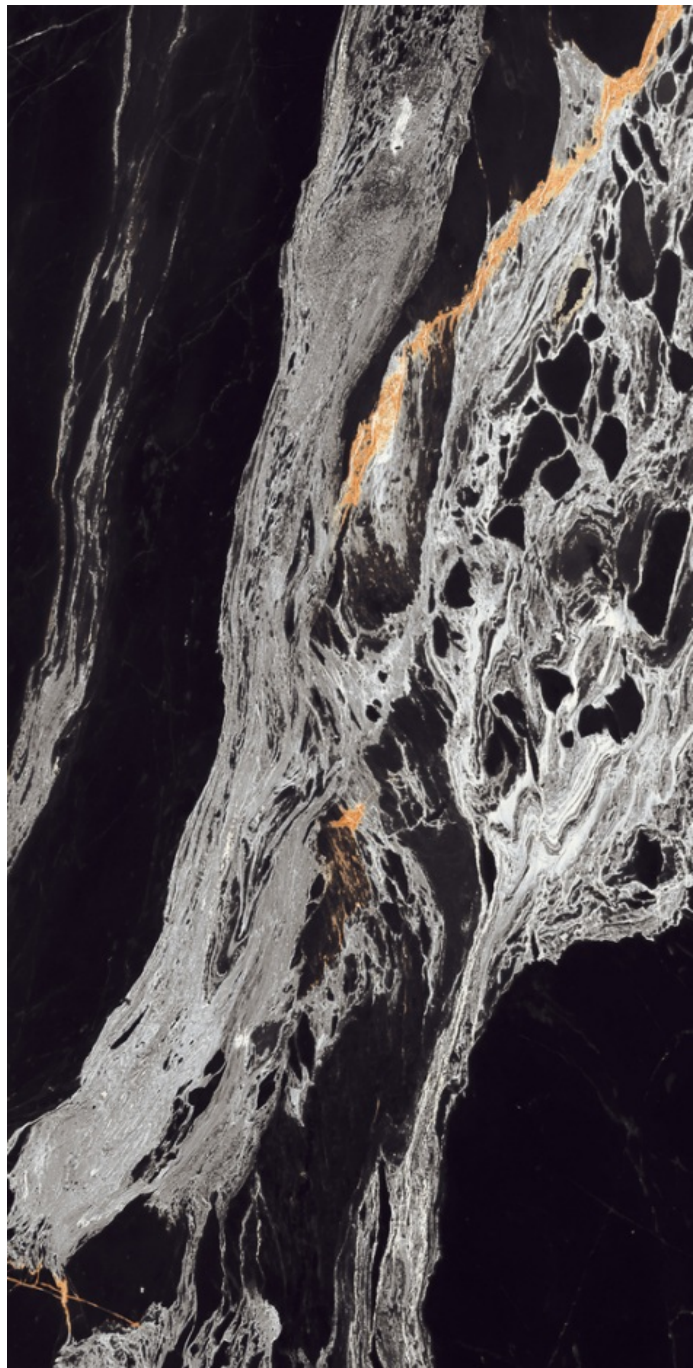

BUMBAL BLACK

SIZE : 600 X 1200 MM

THICKNESS : 8.5 MM

SURFACE : High Glossy

3

RANDOM