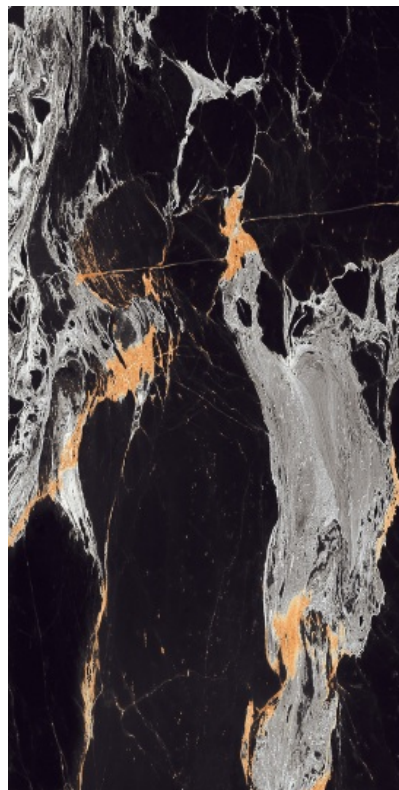

BUMBAL BLACK

SIZE : 600 X 1200 MM

THICKNESS : 8.5 MM

SURFACE : High Glossy

3

RANDOM