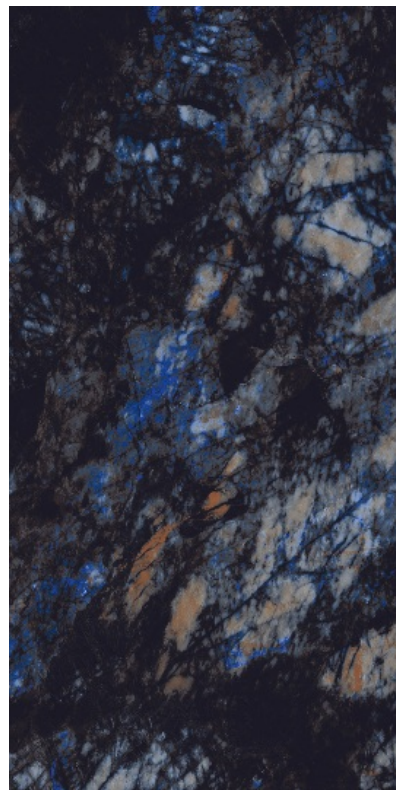

SURFACE : High Glossy

4

RANDOM

ZEBRA AZUL

SIZE : 600 X 1200 MM

THICKNESS : 8.5 MM

SURFACE : High Glossy

4