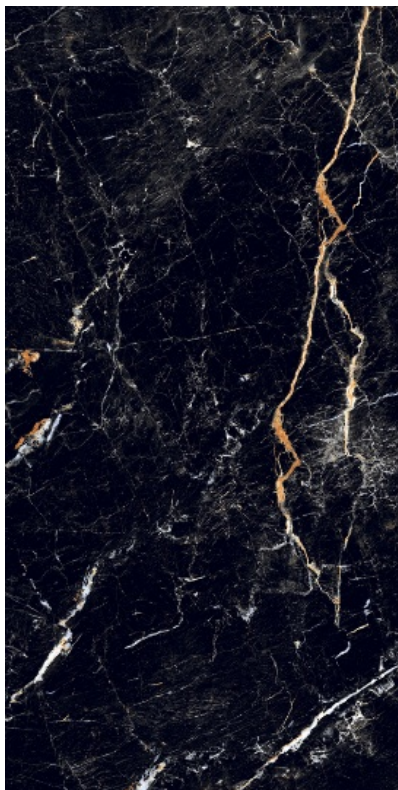

LAURENT GOLD

SIZE : 600 X 1200 MM

THICKNESS : 8.5 MM

SURFACE : High Glossy

3

RANDOM