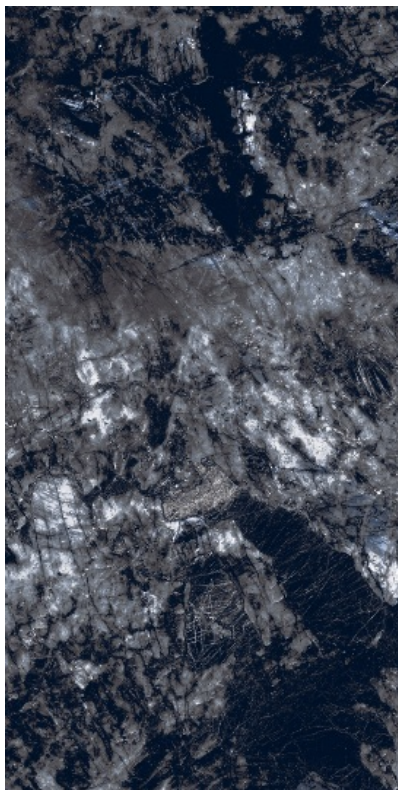

RANDOM

MARIGOLD FLOWER

OPERA BLACK

SIZE : 600 X 1200 MM

THICKNESS : 8.5 MM

SURFACE : High Glossy

4

RANDOM