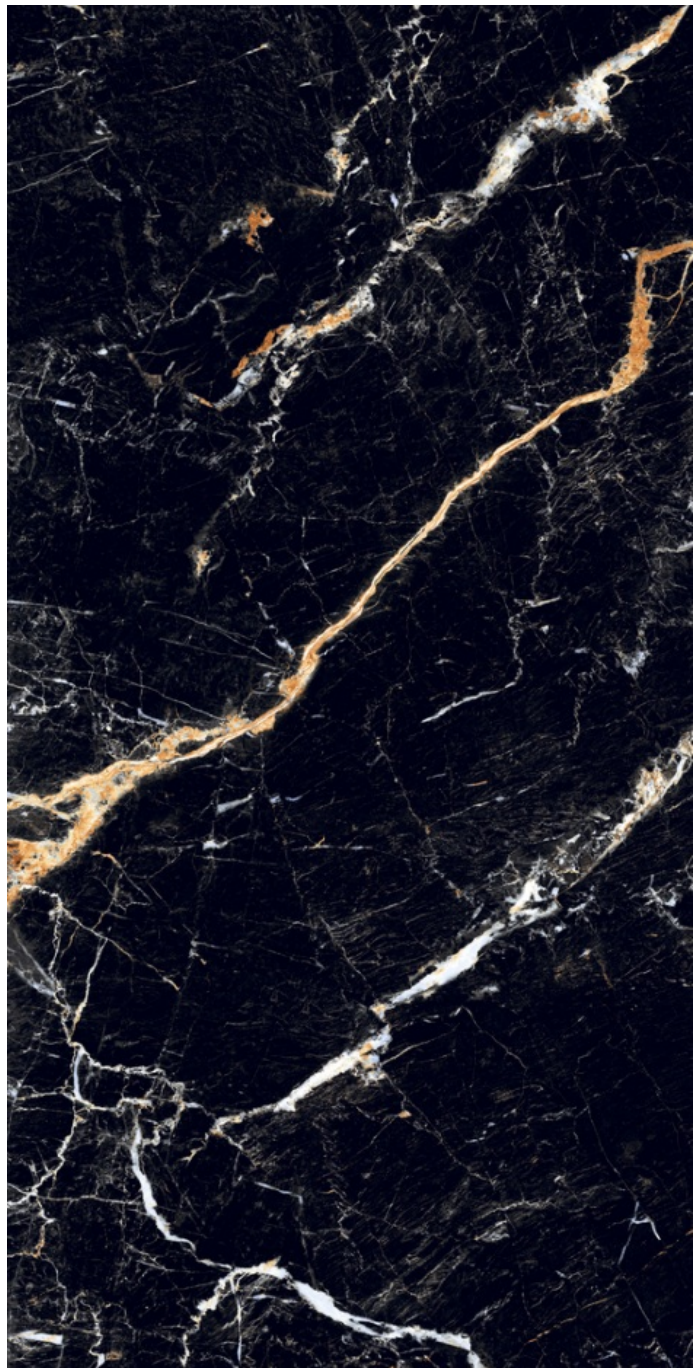

LAURENT GOLD

SIZE : 600 X 1200 MM

THICKNESS : 8.5 MM

SURFACE : High Glossy

3

RANDOM