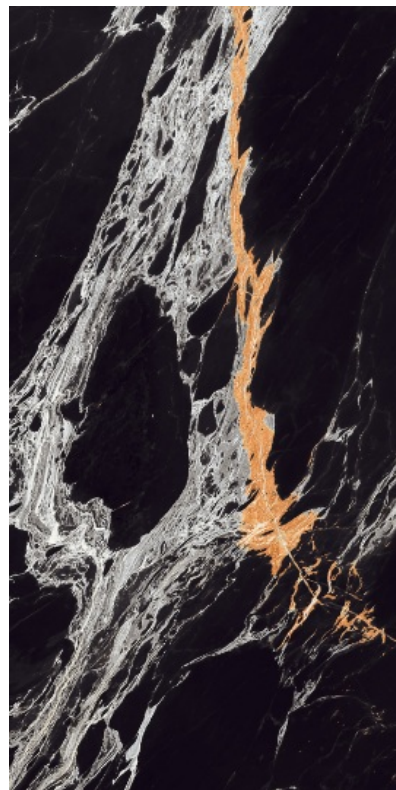

BUMBAL BLACK

SIZE : 600 X 1200 MM

THICKNESS : 8.5 MM

SURFACE : High Glossy

3

RANDOM