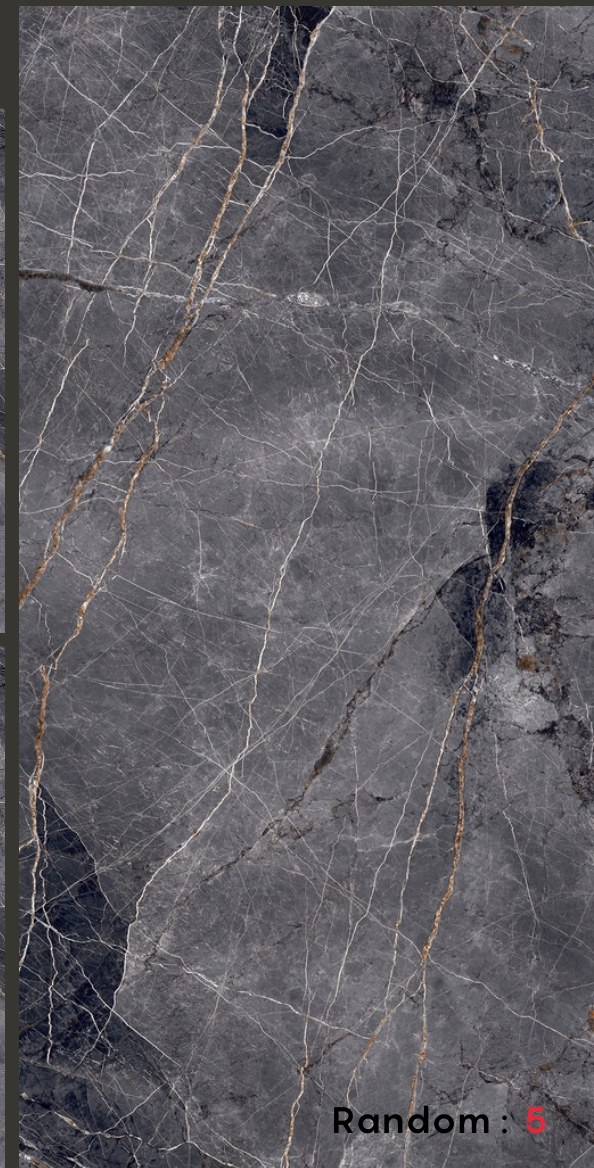

Random : 5

SURPRISE PURPLE LIGHT

Glossy

600 X
1200 MM

THICKNESS
8.5 MM

High Glossy

SURPRISE PURPLE

SURPRISE PURPLE LIGHT