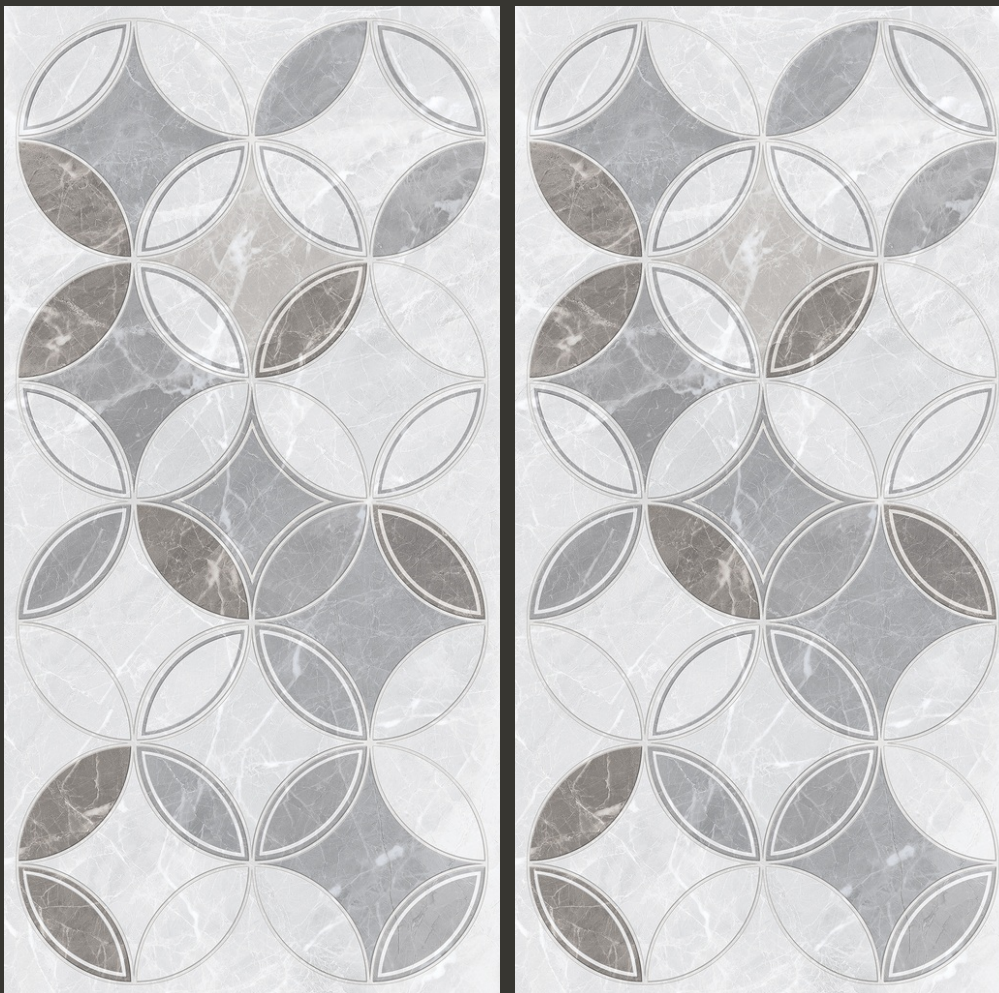

SIGNATURE BROWN

Finish : **High Glossy**
Random : **5**

SIZE **600 X 1200 MM**

SIGNATURE CREMA

SIGNATURE LIGHT GREY

Finish : **Glossy**
Random : **5**

THICKNESS **8.5 MM**

SIGNATURE LIGHT GREY DECOR