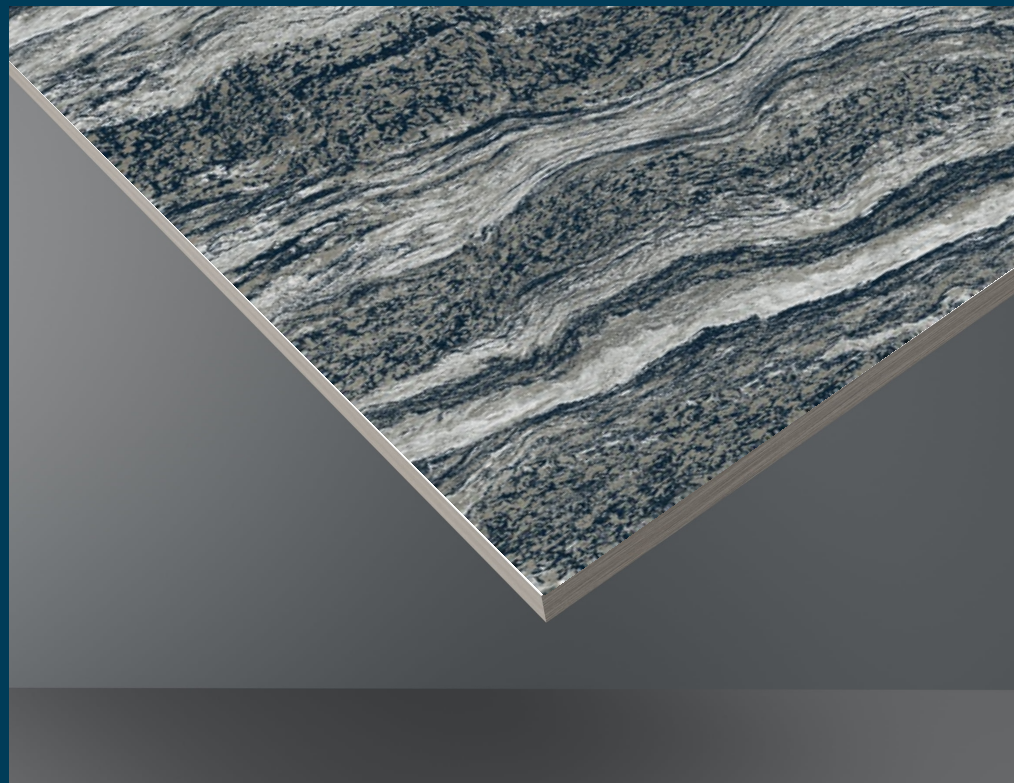

# SANTA AZUL

**SIZE**  
600 X 1200 MM

**THICKNESS**  
8.5 MM

**SURFACE**  
Glossy

**RANDOM**  
1

Double charge