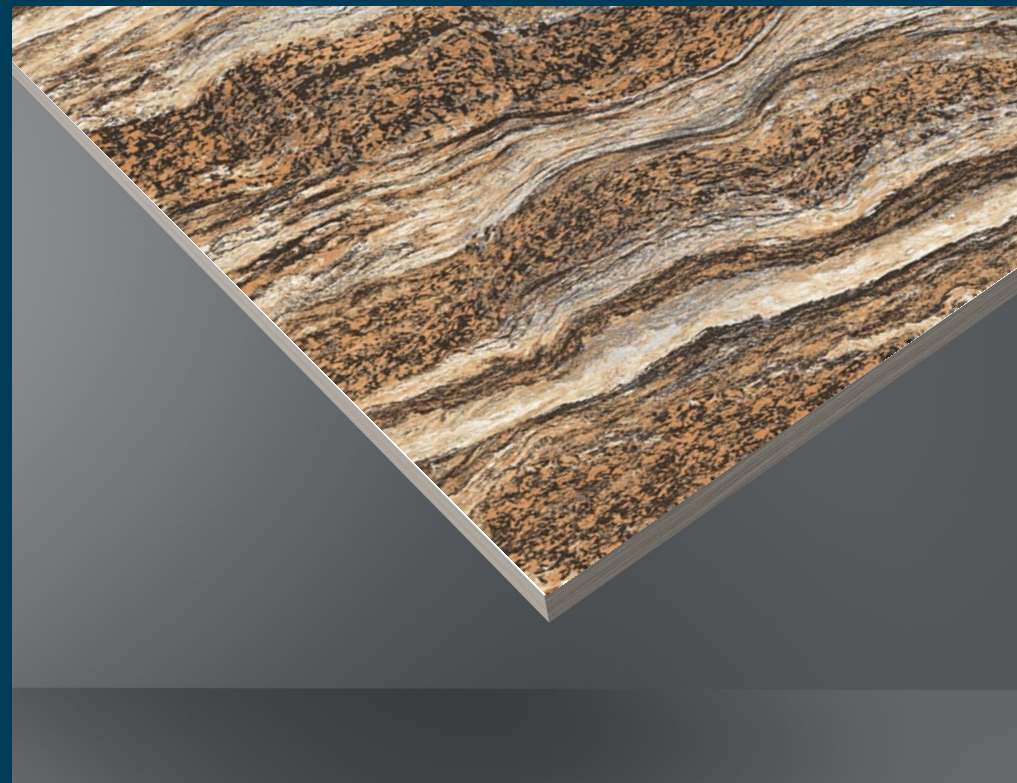

# SANTA BROWN

**SIZE**  
600 X 1200 MM

**THICKNESS**  
8.5 MM

**SURFACE**  
Glossy

**RANDOM**  
1

Double charge