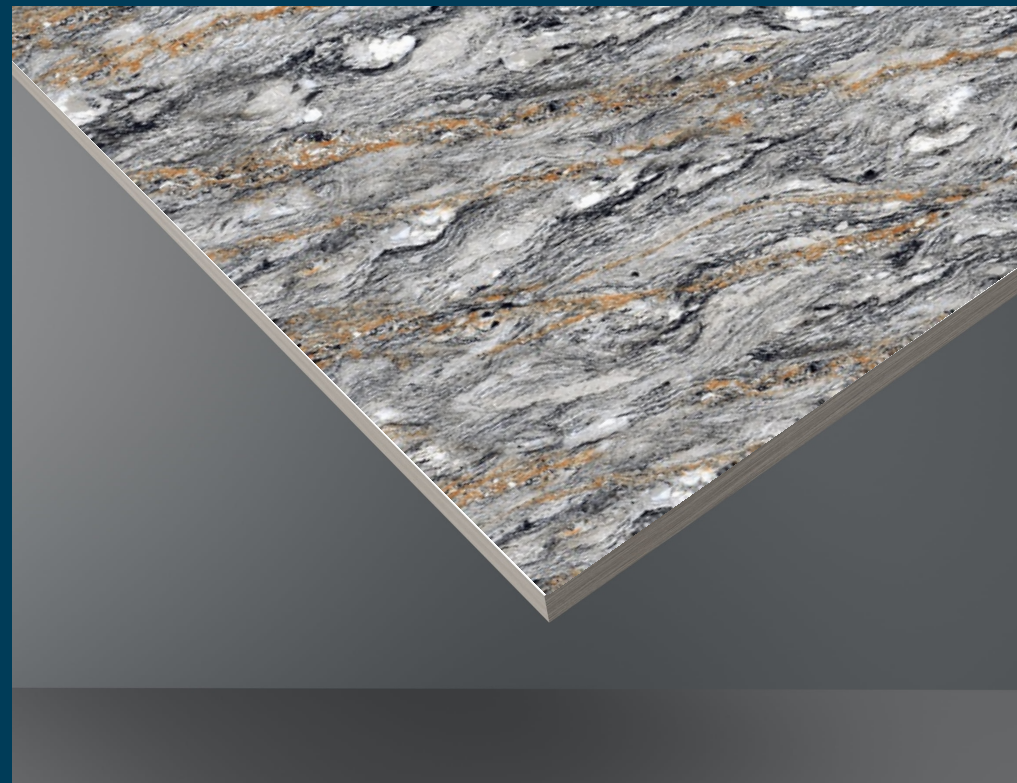

Double charge